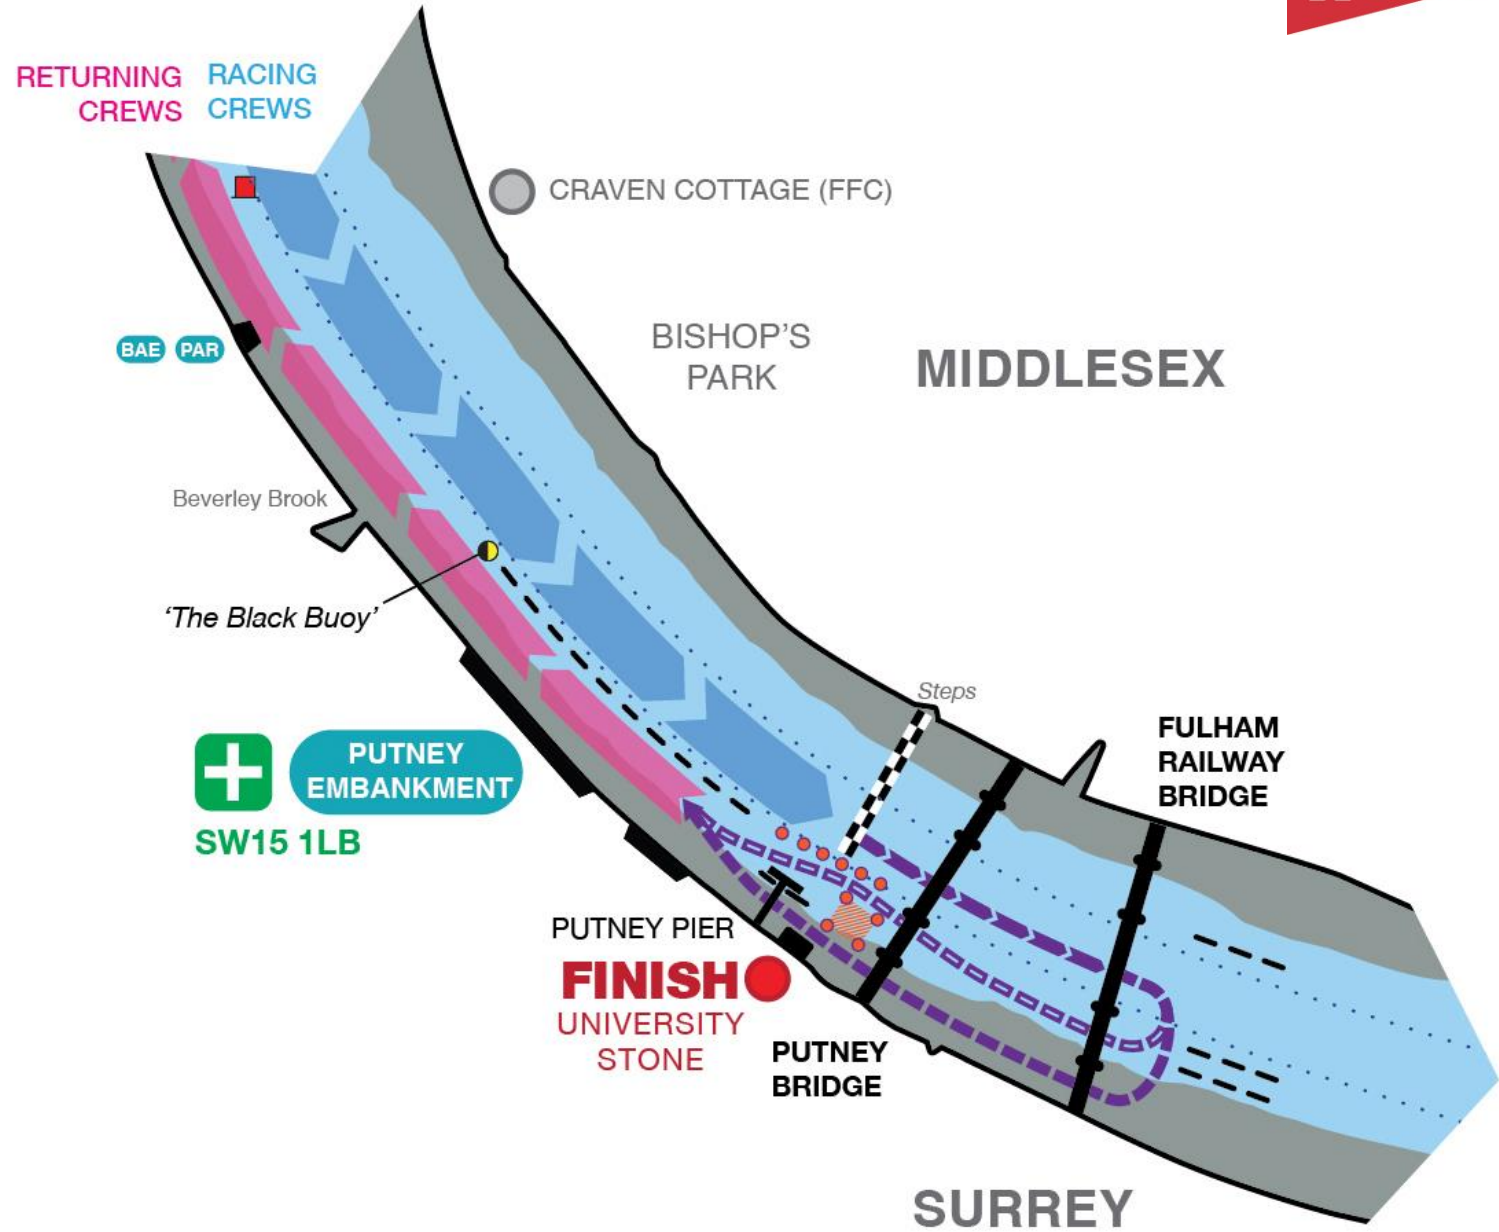

EBB TIDE ► DOWNRIVER ►

RETURNING CREWS RACING CREWS

CRAVEN COTTAGE (FFC)

BISHOP'S PARK

MIDDLESEX

BAE PAR

Beverley Brook

'The Black Buoy'

PUTNEY EMBANKMENT

SW15 1LB

Steps

FULHAM RAILWAY BRIDGE

PUTNEY PIER

FINISH
UNIVERSITY
STONE

PUTNEY BRIDGE

SURREY